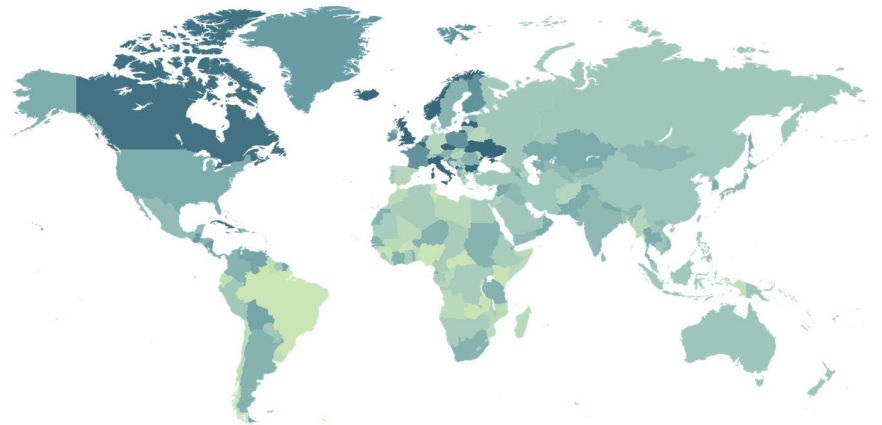

**IGI** . MOST DIFFICULT WE DO FIRST  
IMPOSSIBLE MAY TAKE SOME TIME.

Established  
1977

**IGI** manufacturer of cylinder liners,  
piston rings 200 mm to 350 mm dia.  
Attractive prices against bulk **MOQ.**