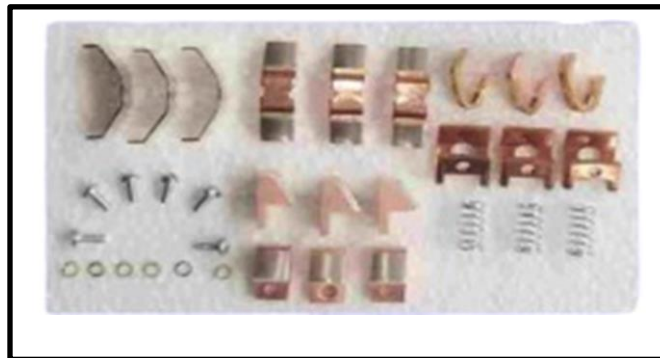

INDO GERMAN INDUSTRIES

EMD Electric Connect

"OEM quality and aftermarket solutions"

Indo German Ind. Part #:

IGI 6-43-7 : 150 AMPS – 2 POLE

Indo German Ind. Part #:

IGI 6-43-8 : 150 AMPS – 3 POLE

www.indogermanind.com