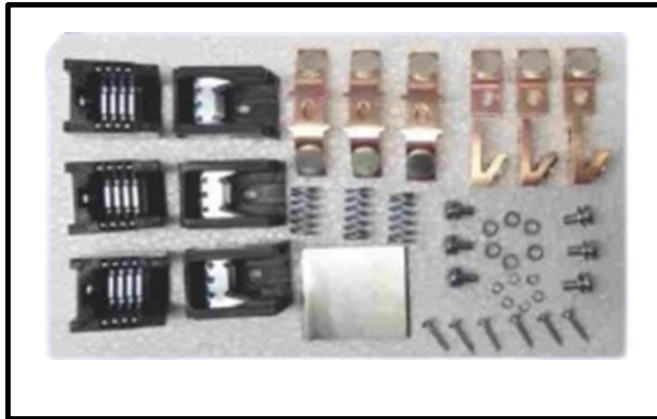

INDO GERMAN INDUSTRIES

EMD Electric Connect

"OEM quality and aftermarket solutions"

Indo German Ind. Part #:

IGI-6-45-2 : 325 AMPS – 3 POLE

www.indogermanind.com

igi@indogermanind.com

Never to worry when you purchase from IGI.