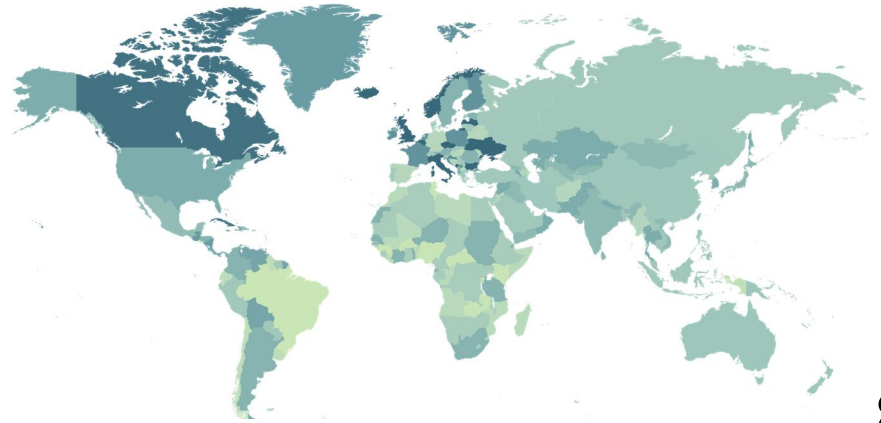

IGI . MOST DIFFICULT WE DO FIRST
IMPOSSIBLE MAY TAKE SOME TIME.

Established
1977

Cylinder Liner
Piston Rings
Valve Seat
Valve

igi@indogermanind.com

**“Because quality and knowhow
are essential”**

“OEM quality standard and aftermarket solutions”