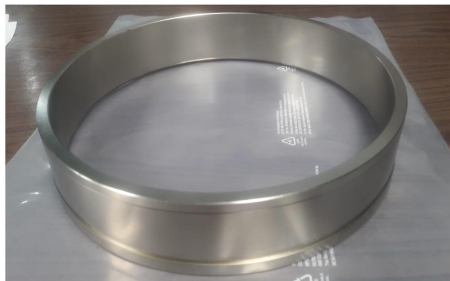

Manufacturing Spares

INDO GERMAN INDUSTRIES

EMD Insert

Lower Liner Insert-Nickel plated

IGI-9319169

Lower Liner Insert-Phosphated

IGI-8268641

9319169 Lower Liner Insert-Nickel plated