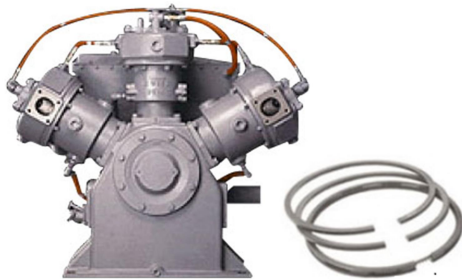

Manufacturing Spares

INDO GERMAN INDUSTRIES

EMD Compressor piston ring set

"OEM quality standard and aftermarket solutions"

Indo German Ind. Part #:

IGI- 8271433

LP Piston Ring In One Set 3 Psc.

IGI 8267599 & IGI 8215101

Comp. piston rings.....2 Psc.

Oil Scraper rings.....1 Psc.

Indo German Ind. Part #:

IGI- 8271437

HP Piston Ring In One Set 4 Psc.

IGI 8267600 & IGI 8215109

Comp. piston rings.....3 Psc.

Oil ring with spring loaded...1 Psc.